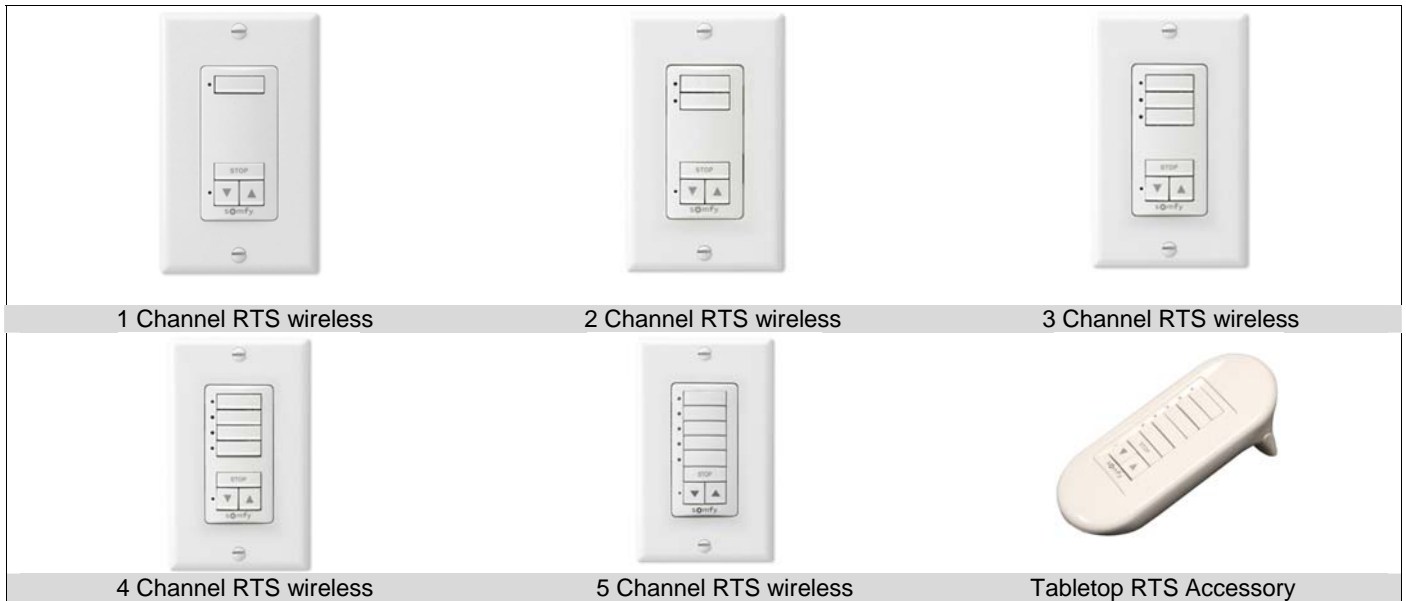

## CONTROL ACCESSORIES

### Decoflex Wirefree Wall Switches and Table Top Accessories